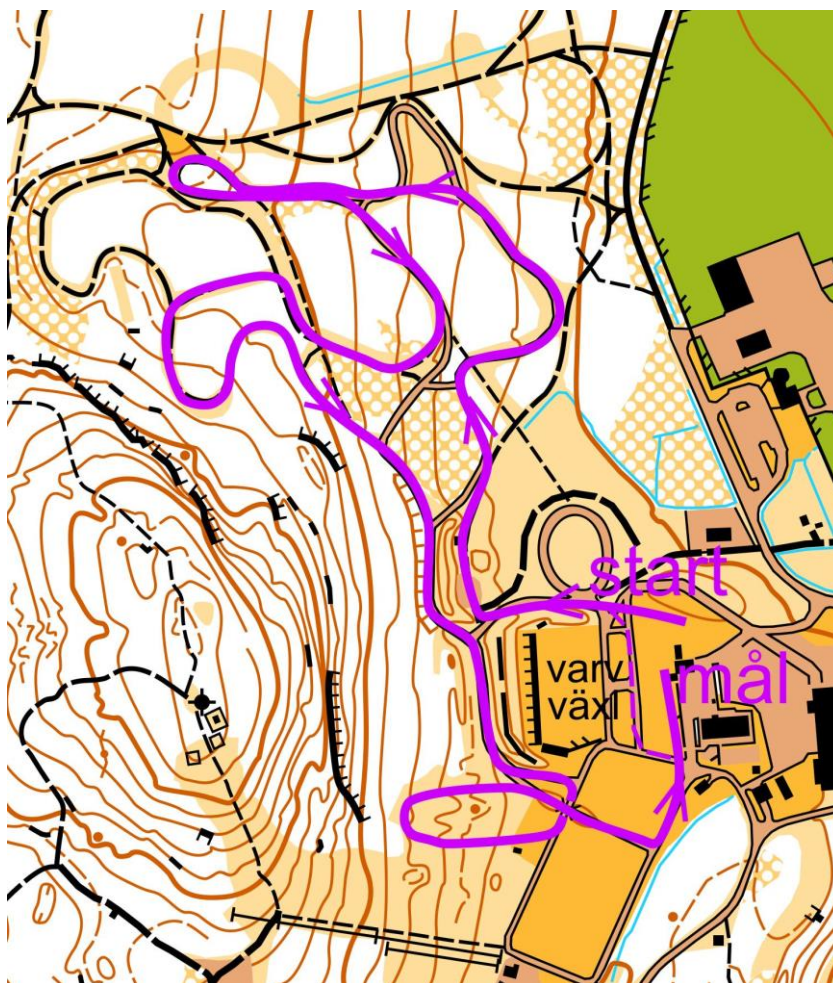

# Folksam Cup

SVENSKA SKIDFÖRBUNDET®

## FRISTILSBANA JAKTSTART, 2 VARV, lördag 3/3 FRISTILSBANA LÅNG STAFETT, 1 eller 2 VARV, söndag 4/3

Folksam Cup 2018 Fri stil

Course length:	2295m	Height Difference (HD):	39m	Lowest point:	125m
Category:		Maximum Climb (MC):	35m	Highest point:	164m
Competition Level:		Total Climb (TC):	91m		