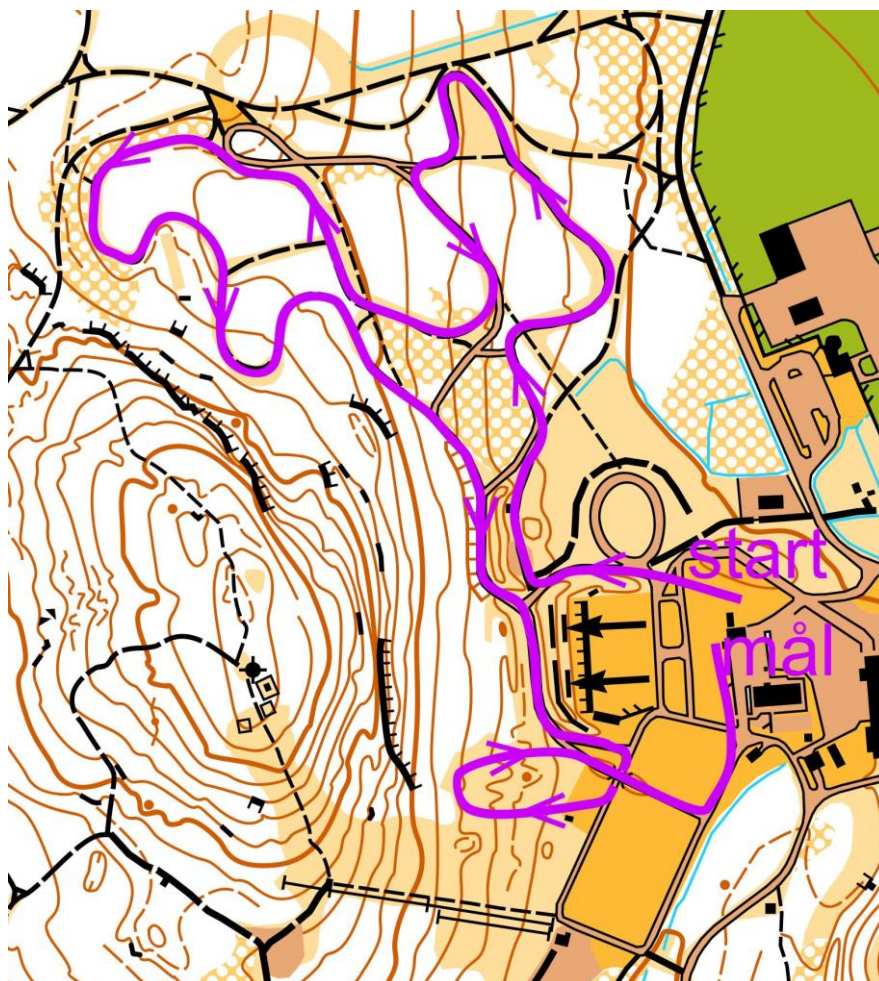

Folksam Cup

SVENSKA SKIDFÖRBUNDET®

KLASSISK BANA Lördag 3/3 Prolog

Folksam cup 2018 klassisk stil prolog

FIS	Course length:	2390m	Height Difference (HD):	39m	Lowest point:	125m
	Category:		Maximum Climb (MC):	30m	Highest point:	164m
	Competition Level:		Total Climb (TC):	83m		